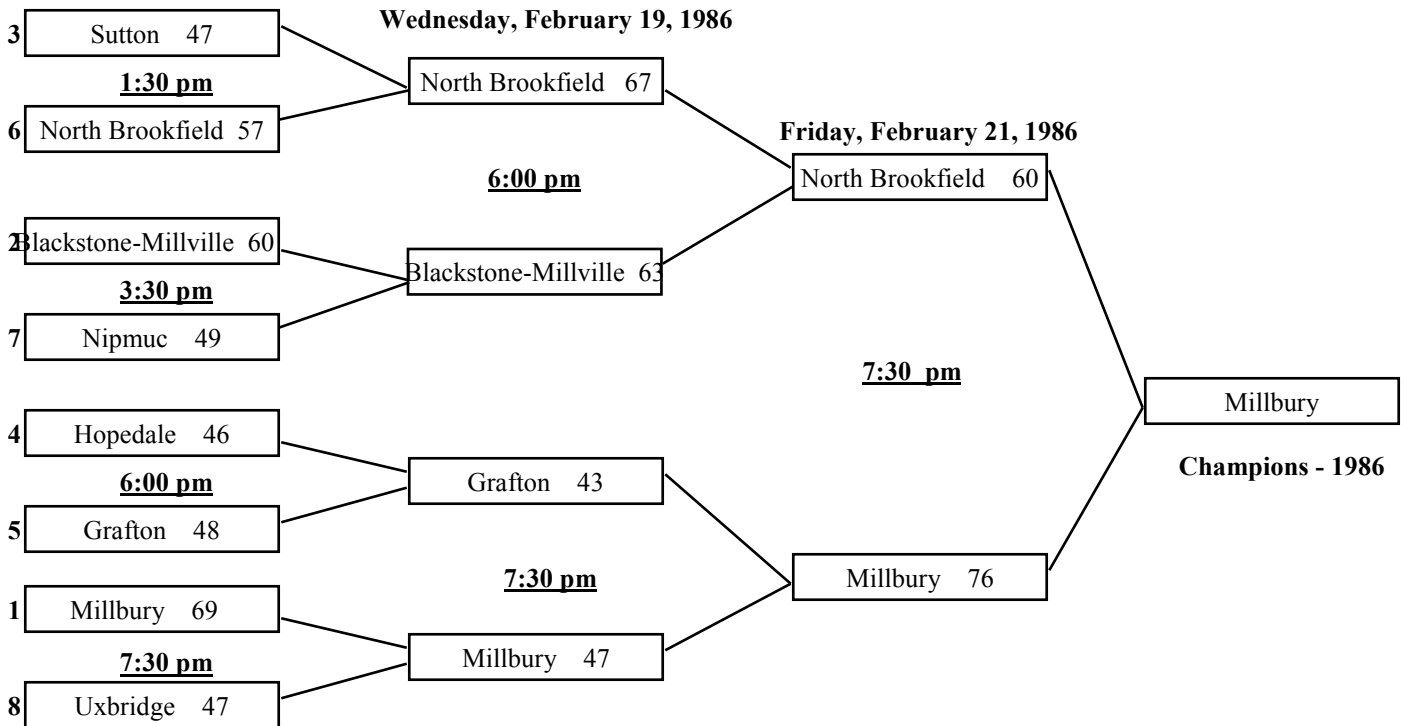

Clark Tournament 1986

Smaller Schools

Sunday, February 16, 1986

Larger Schools

Monday, February 17, 1986