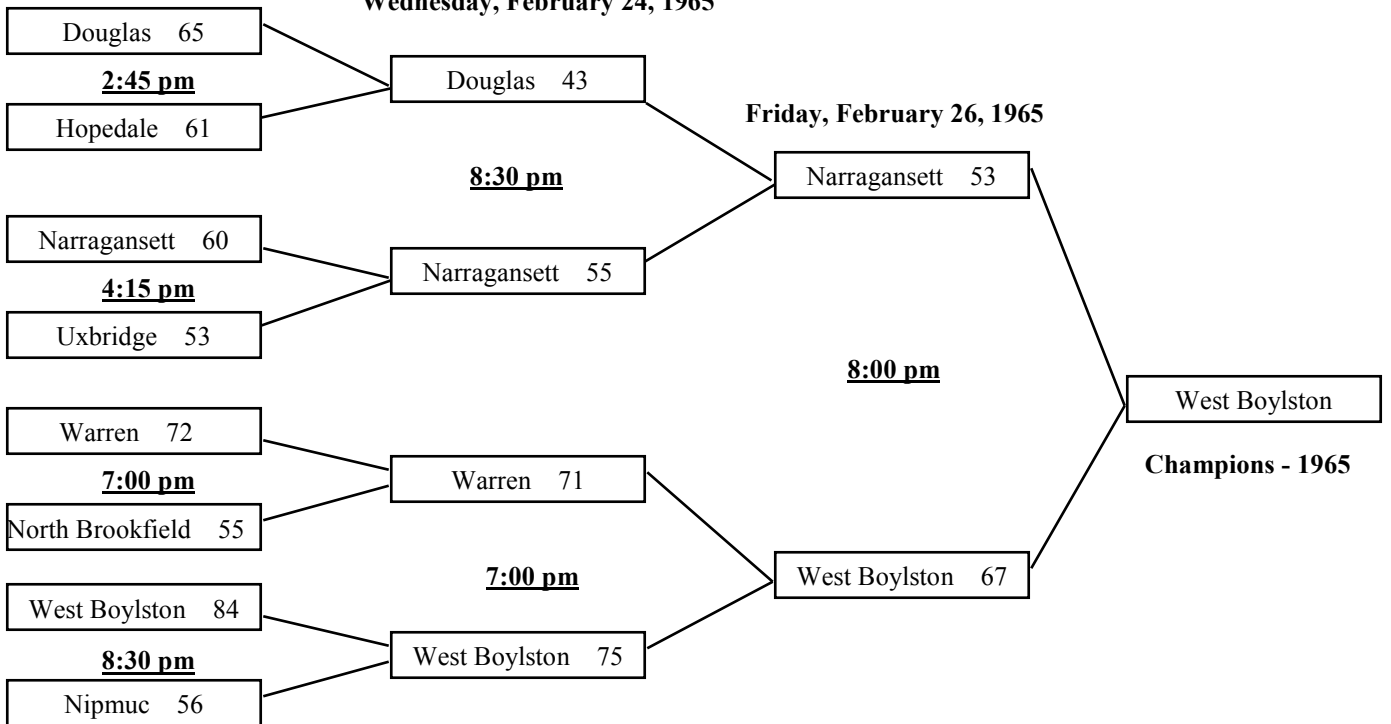

Clark Tournament 1965

Smaller Schools

Monday, February 22, 1965

Wednesday, February 24, 1965

Friday, February 26, 1965

Larger Schools

Tuesday, February 23, 1965

Thursday, February 25, 1965

Saturday, February 27, 1965